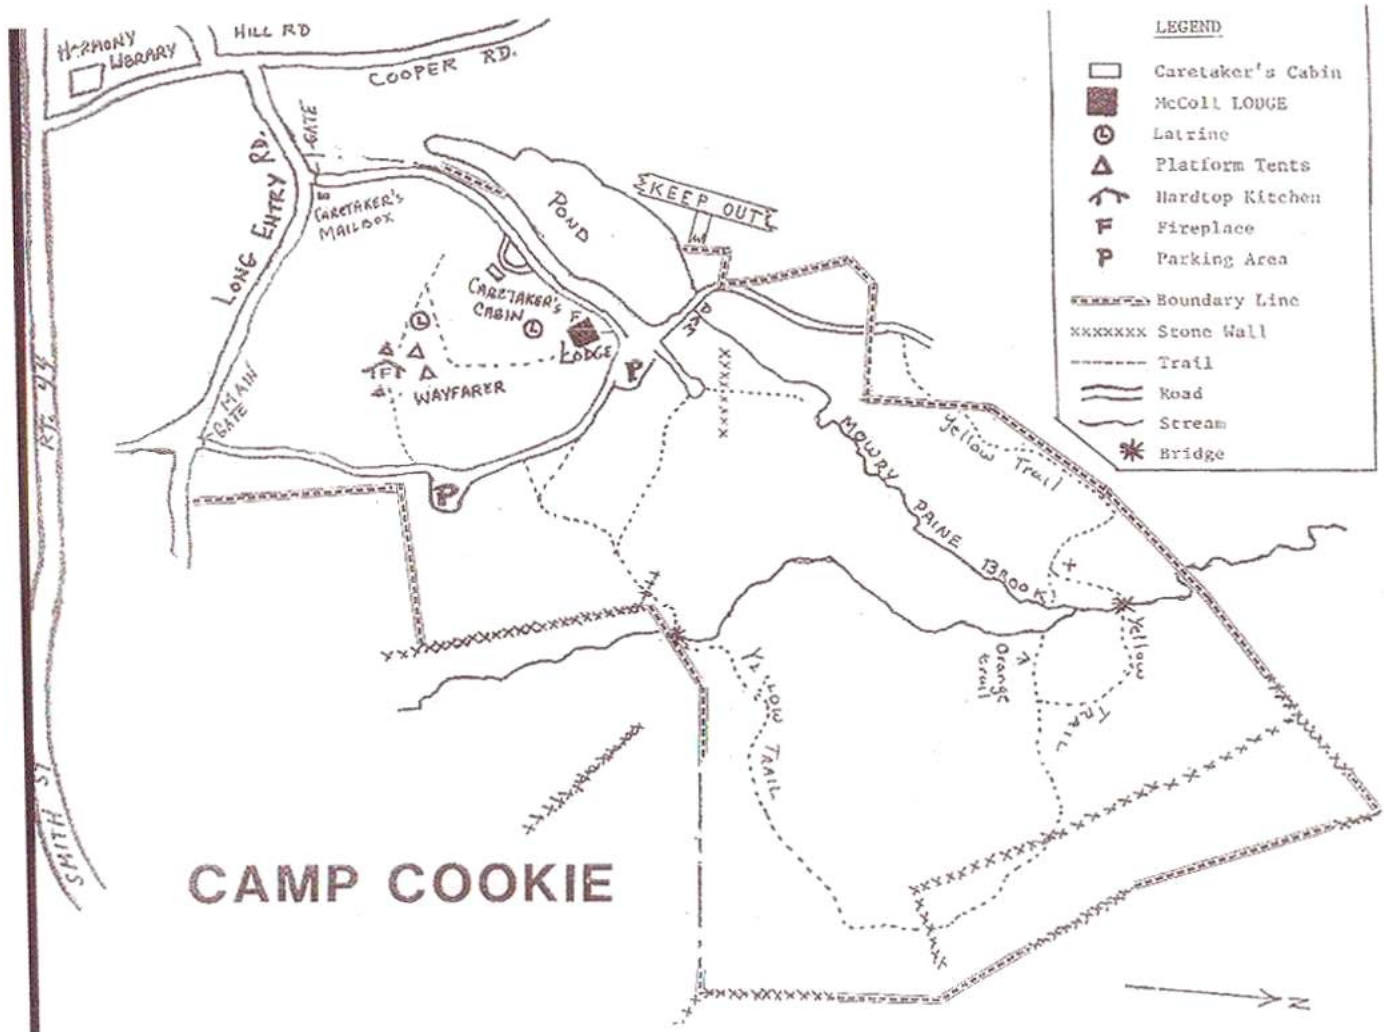

Girl Scouts.

Girl Scouts of Rhode Island, Inc.

**CAMP COOKIE**

116 Long Entry Road

Chepachet, RI 02814

401-949-2400

**From Providence:** Follow Rt. 44 West through Greenville to Harmony. Approximately ¼ mile beyond the golf course, turn right onto Cooper Rd. (immediately before Harmony Library). Continue for approximately 3 miles. Turn onto Long Entry Rd. Go approximately ½ mile- main gate is on left opposite Jim Evans Rd.

**From the north:** Pick up Rt. 102 in Slatersville and follow to Mapleville (past Rts. 107 & 7). Turn left onto Central Ave. in Mapleville and follow through village. Turn left at the fork in road onto Main St. and bear right onto Cooper Rd. Continue for approximately 3 miles. Turn onto Long Entry Rd. Go approximately ½ mile- main gate is on left opposite Jim Evans Rd.

**From the south:** Take 95 north to 295 north. Follow 295 North to Rt. 44 West- Greenville exit. Follow Rt. 44 through Greenville to Harmony. Approximately ¼ mile beyond the golf course, turn right onto Cooper Rd. (immediately before Harmony Library). Continue for approximately 3 miles. Turn onto Long Entry Rd. Go approximately ½ mile- main gate is on left opposite Jim Evans Rd.